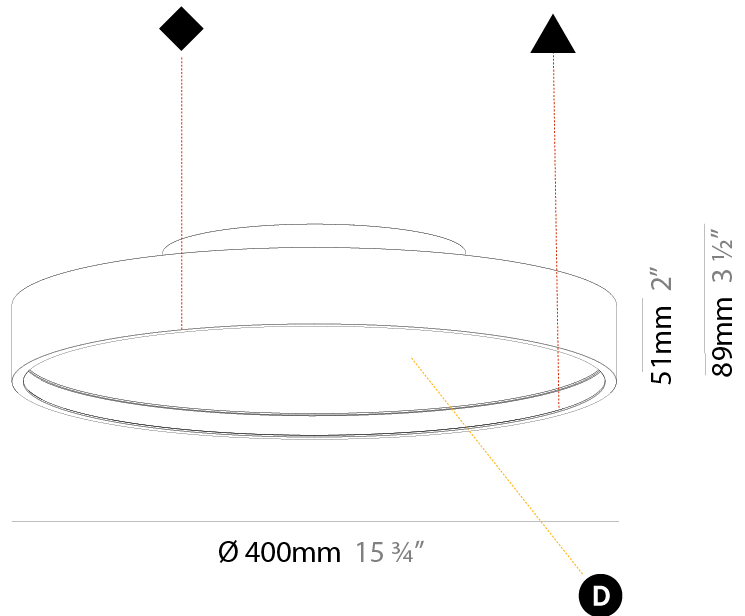

1. To build a product code in our configurator select the specify button on the base model # product page
2. To build a manual product code on this datasheet choose from the options listed below in blue font and add the suffix to the base model #

GENERAL

Series: Sign Diva
Subseries: Sign Diva Korona
Brand: Prolicht
Division: Architectural
Mounting Type: Surface
Mounting Location: Ceiling
Subcategory: Ambient

PHYSICAL

Shape: Round
Diameter (mm): 400
Diameter (in): 15 3/4
Height (mm): 89
Height (in): 3 1/2
Light Distribution: Direct
Weight (kg): 2.636
Weight (lbs): 5.811
Diffuser: [PMMA - Opal/Micro-Prism/Sparkling Secret/Vintage Industrial](#)
Fixture Finish: [SSR / BKV / CWI / CRY / HAB / UFT / ITA / RUA / FTG / MYG / LOD / PUS / FRO / FUP / KIA / POP / BLS / SPG / MEY / GOH / GUM / CHC / COM / ABZ / JAG / OBR / MOS / ROR](#)
Fixture Material: Extruded Aluminum / Steel

ELECTRICAL

Lamp Type: LED (Zhaga Standard)
Input Wattage (W): 19.8
Total Output Wattage (W): 16
Dimming: [Tri-Mode (Non-Dimming and Phase Dimming (120Vac only) and 0-10V Dimming)](#)
Driver Included: Yes
Driver Location: Integrated
Driver Type: Constant Current - Universal
Driver Class: Class 2
Input Voltage (V): 120 - 277
Constant Current (MA): 500

LED

Color Temperature (°K): [3000 / 3500 / 4000](#)
Max. Delivered Lumen (lm): 2260 / 2293 / 2340
CRI: >90 CRI
Lamp Life (hrs): 50000

OPTICAL

RATINGS AND CERTIFICATIONS

Certified By: Certified for North American Standards
IP rating: IP20