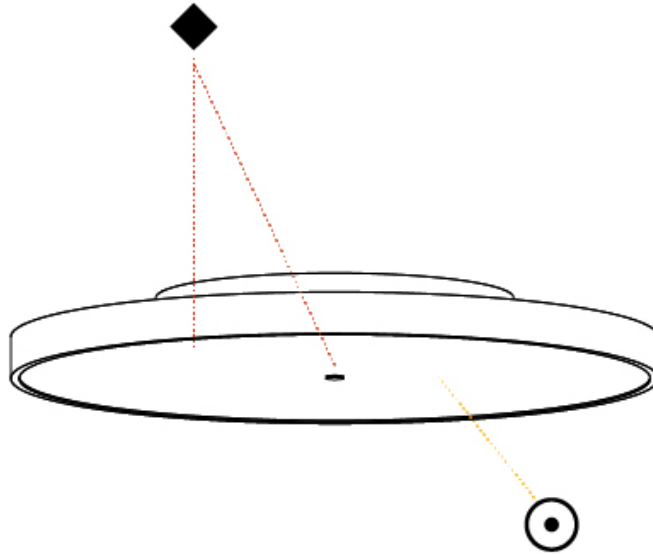

SIGN DIVA SURFACE

A3D092-

PROJECT

TYPE

SPECIFIER

QUANTITY

DATE

A