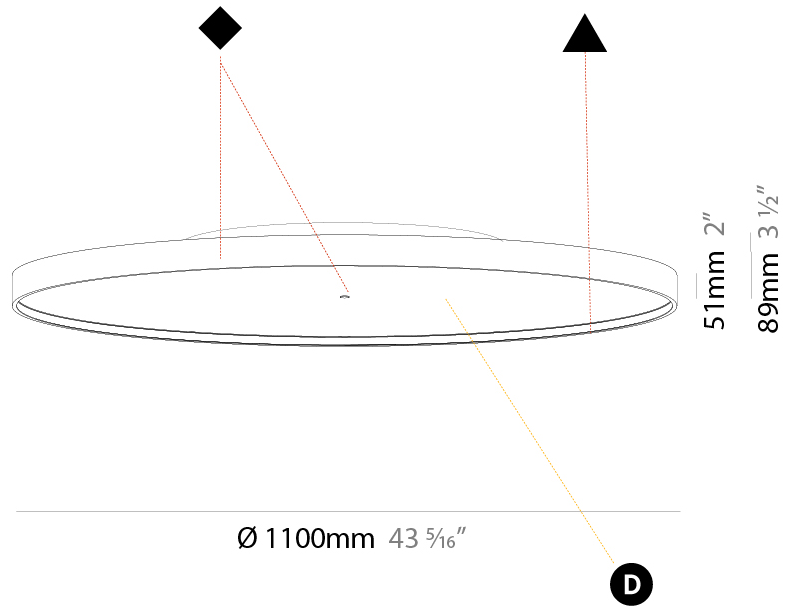

GENERAL

Series: Sign Diva
Subseries: Sign Diva Korona
Brand: Prolicht
Division: Architectural
Mounting Type: Surface
Mounting Location: Ceiling
Subcategory: Ambient

PHYSICAL

Shape: Round
Diameter (mm): 1100
Diameter (in): 43 ⁵/₁₆
Height (mm): 89
Height (in): 3 ¹/₂
Light Distribution: Direct
Weight (kg): 18.835
Weight (lbs): 41.524
Diffuser: [PMMA - Opal/Micro-Prism/Sparkling Secret/Vintage Industrial](#)
Fixture Finish: [SSR / BKV / CWI / CRY / HAB / UFT / ITA / RUA / FTG / MYG / LOD / PUS / FRO / FUP / KIA / POP / BLS / SPG / MEY / GOH / GUM / CHC / COM / ABZ / JAG / OBR / MOS / ROR](#)
Fixture Material: [Extruded Aluminum / Steel](#)

ELECTRICAL

Lamp Type: LED (Zhaga Standard)
Input Wattage (W): 169.4
Total Output Wattage (W): 134
Dimming: [Tri-Mode (Non-Dimming and Phase Dimming (120Vac only) and 0-10V Dimming)](#)
Driver Included: Yes
Driver Location: Integrated
Driver Type: Constant Current - Universal
Driver Class: Class 2
Input Voltage (V): 120 - 277
Constant Current (mA): 600

LED

Color Temperature (°K): [3000 / 3500 / 4000](#)
Max. Delivered Lumen (lm): [19520 / 19933 / 20340](#)
CRI: >90 CRI
Lamp Life (hrs): 50000

OPTICAL

RATINGS AND CERTIFICATIONS

Certified By: Certified for North American Standards
IP rating: IP20